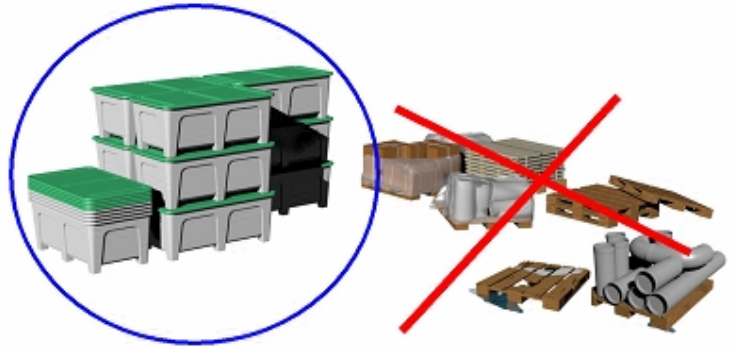

LOGIBOX

PACK, TRANSPORT, SAVE

LogiBox gives remarkable savings right away to your logistic and material handling. You can pack goods directly to the LogiBox and deliver goods without separate pallets or without cardboard boxes. You can return boxes to sender easily with low costs. Full packed you can pile three boxes over each other and when they are empty you can pile them within each other and covers over the boxes.

- **90% LESS TIME TO PACKING**
- **80% LESS PACKING WASTE**
- **MUCH EFFECTIVE TRANSPORTATION (EVEN 50% SAVINGS IN FREIGHT COSTS)**

LIGHT WEIGHT, ABLE TO PILE, TIDY

LogiBox has versatile possibilities in logistic chain. Thanks to light weight it is very easy to handle and it is suitable packing material itself for light weight goods. It covers goods very well and LogiBox is possible to stock also outdoors. Loadings and packing will be much faster than usual and this gives savings right away. Rawmaterial is high quality polyethylene which is suitable also for groceries. LogiBox has good impact resistance and good friction resistance and it is UV-stabilised.

1800 mm

1000 mm

700 mm

LOGIBOX

PACKING IMMEDIATELY FROM PRODUCTION

STOCKING IN WELL ORDERING AND EVEN OUTDOORS

LOAD AND TRANSPORT EFFECTIVELY

FAST UNLOADING AND RETURN BOXES EFFECTIVELY